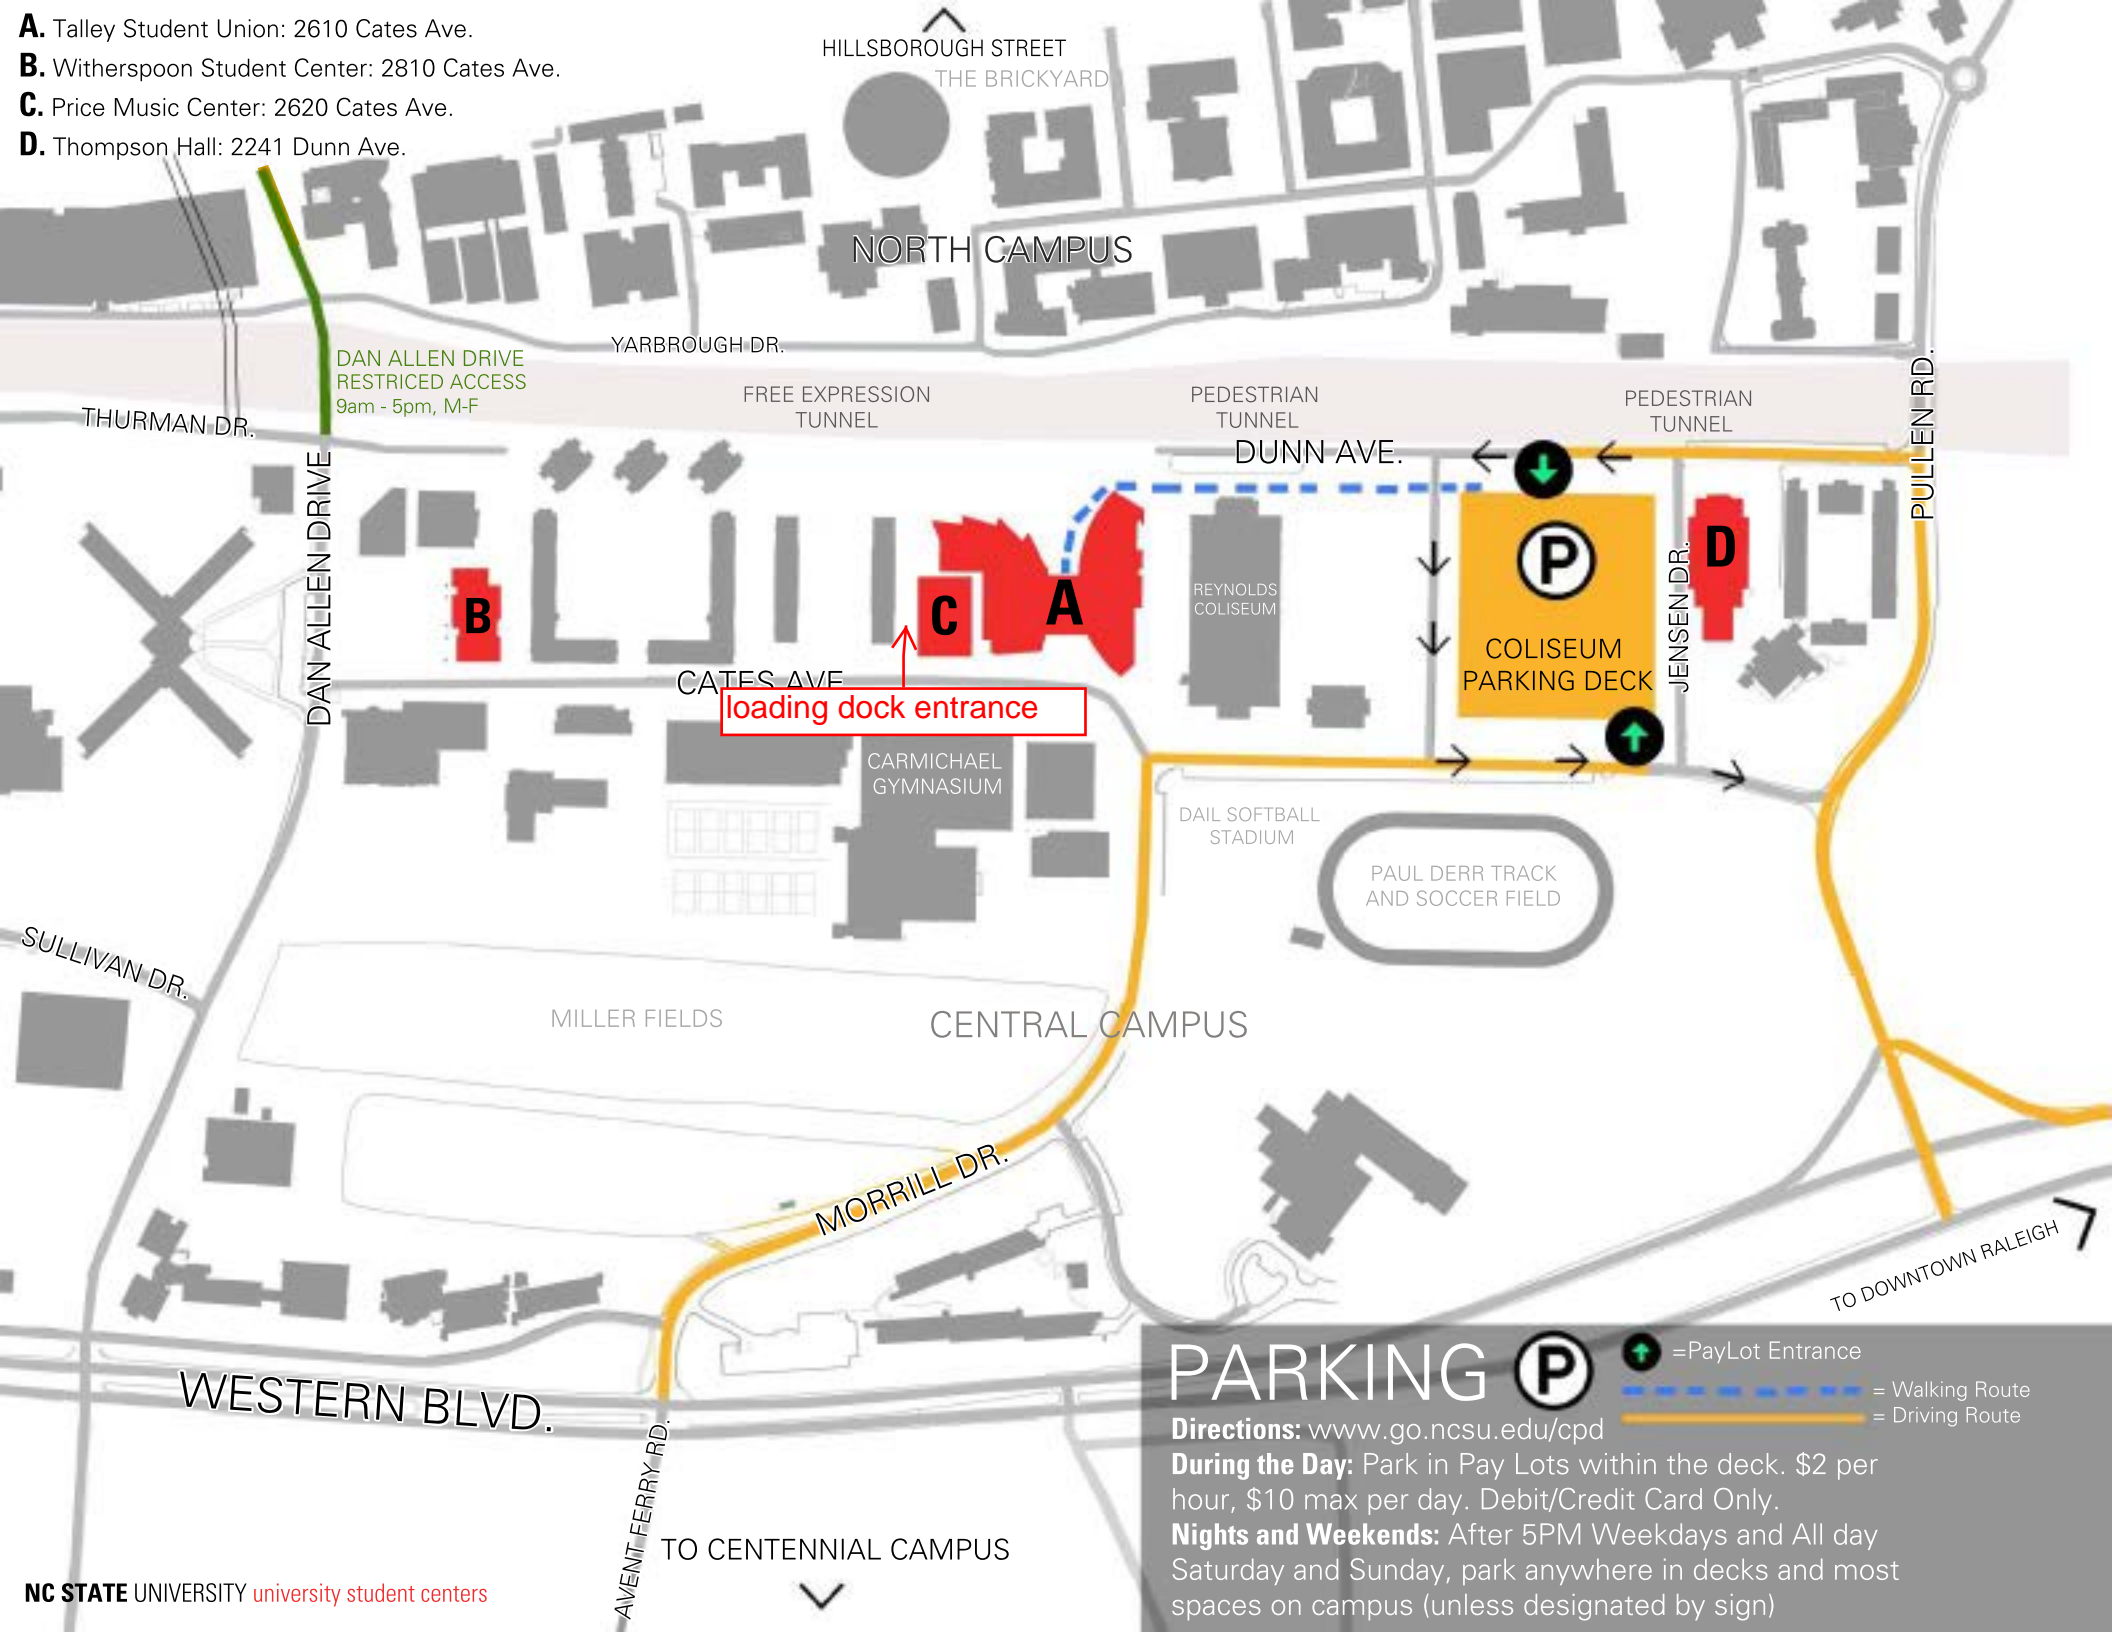

- A.** Talley Student Union: 2610 Cates Ave.
- B.** Witherspoon Student Center: 2810 Cates Ave.
- C.** Price Music Center: 2620 Cates Ave.
- D.** Thompson Hall: 2241 Dunn Ave.

PARKING = PayLot Entrance
 = Walking Route
 = Driving Route

Directions: www.go.ncsu.edu/cpd
During the Day: Park in Pay Lots within the deck. \$2 per hour, \$10 max per day. Debit/Credit Card Only.
Nights and Weekends: After 5PM Weekdays and All day Saturday and Sunday, park anywhere in decks and most spaces on campus (unless designated by sign)